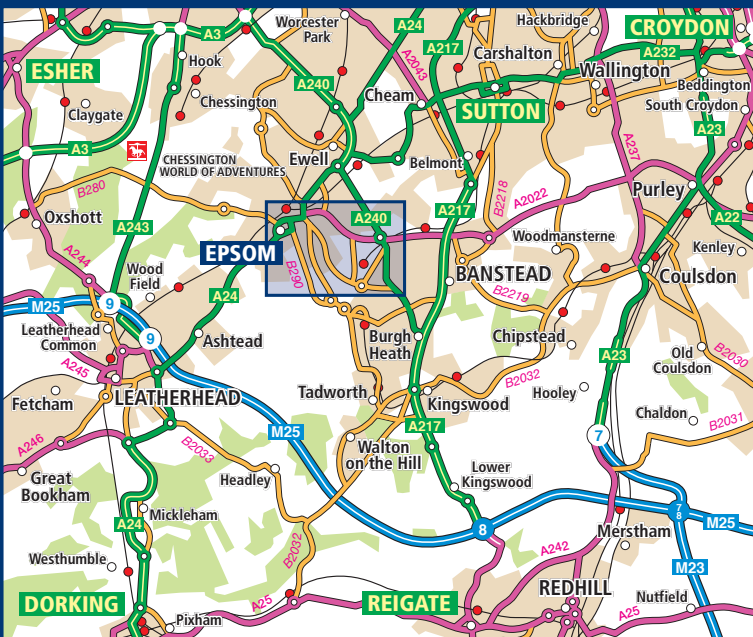

Epsom College is an independent co-ed boarding and day school for 13-18 years. Situated on a beautiful 80-acre campus adjacent to Epsom Downs, the School is 15 miles from London with easy access to Heathrow and Gatwick airports. All facilities are based on site with the town of Epsom a short walk away.

© Crown Copyrights. All rights reserved. Licence Number PI10029016

© Crown Copyrights. All rights reserved. Licence Number PI10029016

**By Road:** The most direct route is via the M25 Motorway, 3 miles away.

**By Train:** There is a regular train service to Victoria and Waterloo. Epsom mainline station include: Sutton / Cheam / Dorking. There is a train from South Croydon / Purley / Kingswood to Tattenham Corner and from Wallington to Epsom Downs.

**By Bus:** 166 passes the College gates. The route includes: West Croydon / South Croydon / Coulsdon / Chipstead Valley / Woodmansterne / Banstead / Epsom.