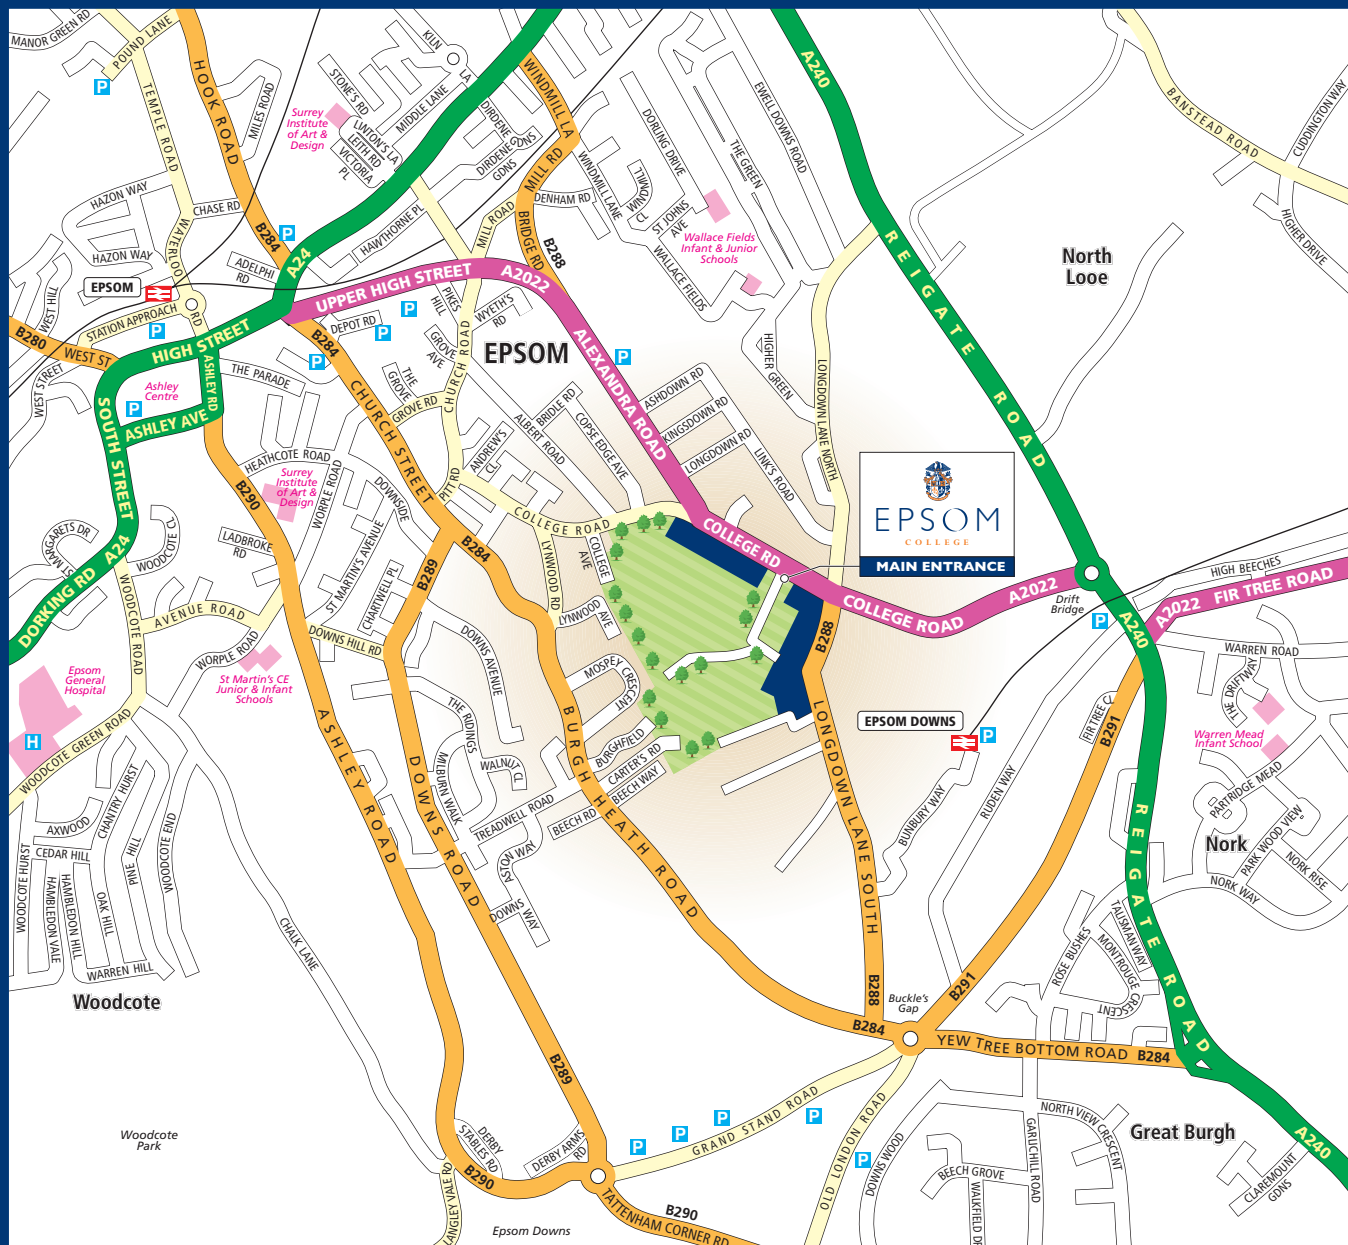

Epsom College is an independent co-ed boarding and day school for 13-18 years. Situated on a beautiful 80-acre campus adjacent to Epsom Downs, the School is 15 miles from London with easy access to Heathrow and Gatwick airports. All facilities are based on site with the town of Epsom a short walk away.

© Crown Copyrights. All rights reserved. Licence Number PI10029016

© Crown Copyrights. All rights reserved. Licence Number PI10029016

**By Road:** The most direct route is via the M25 Motorway, 3 miles away.

**By Train:** There is a regular train service to Victoria and Waterloo. Epsom mainline station include: Sutton / Cheam / Dorking. There is a train from South Croydon / Purley / Kingswood to Tattenham Corner and from Wallington to Epsom Downs.

**By Bus:** 166 passes the College gates. The route includes: West Croydon / South Croydon / Coulsdon / Chipstead Valley / Woodmansterne / Banstead / Epsom.